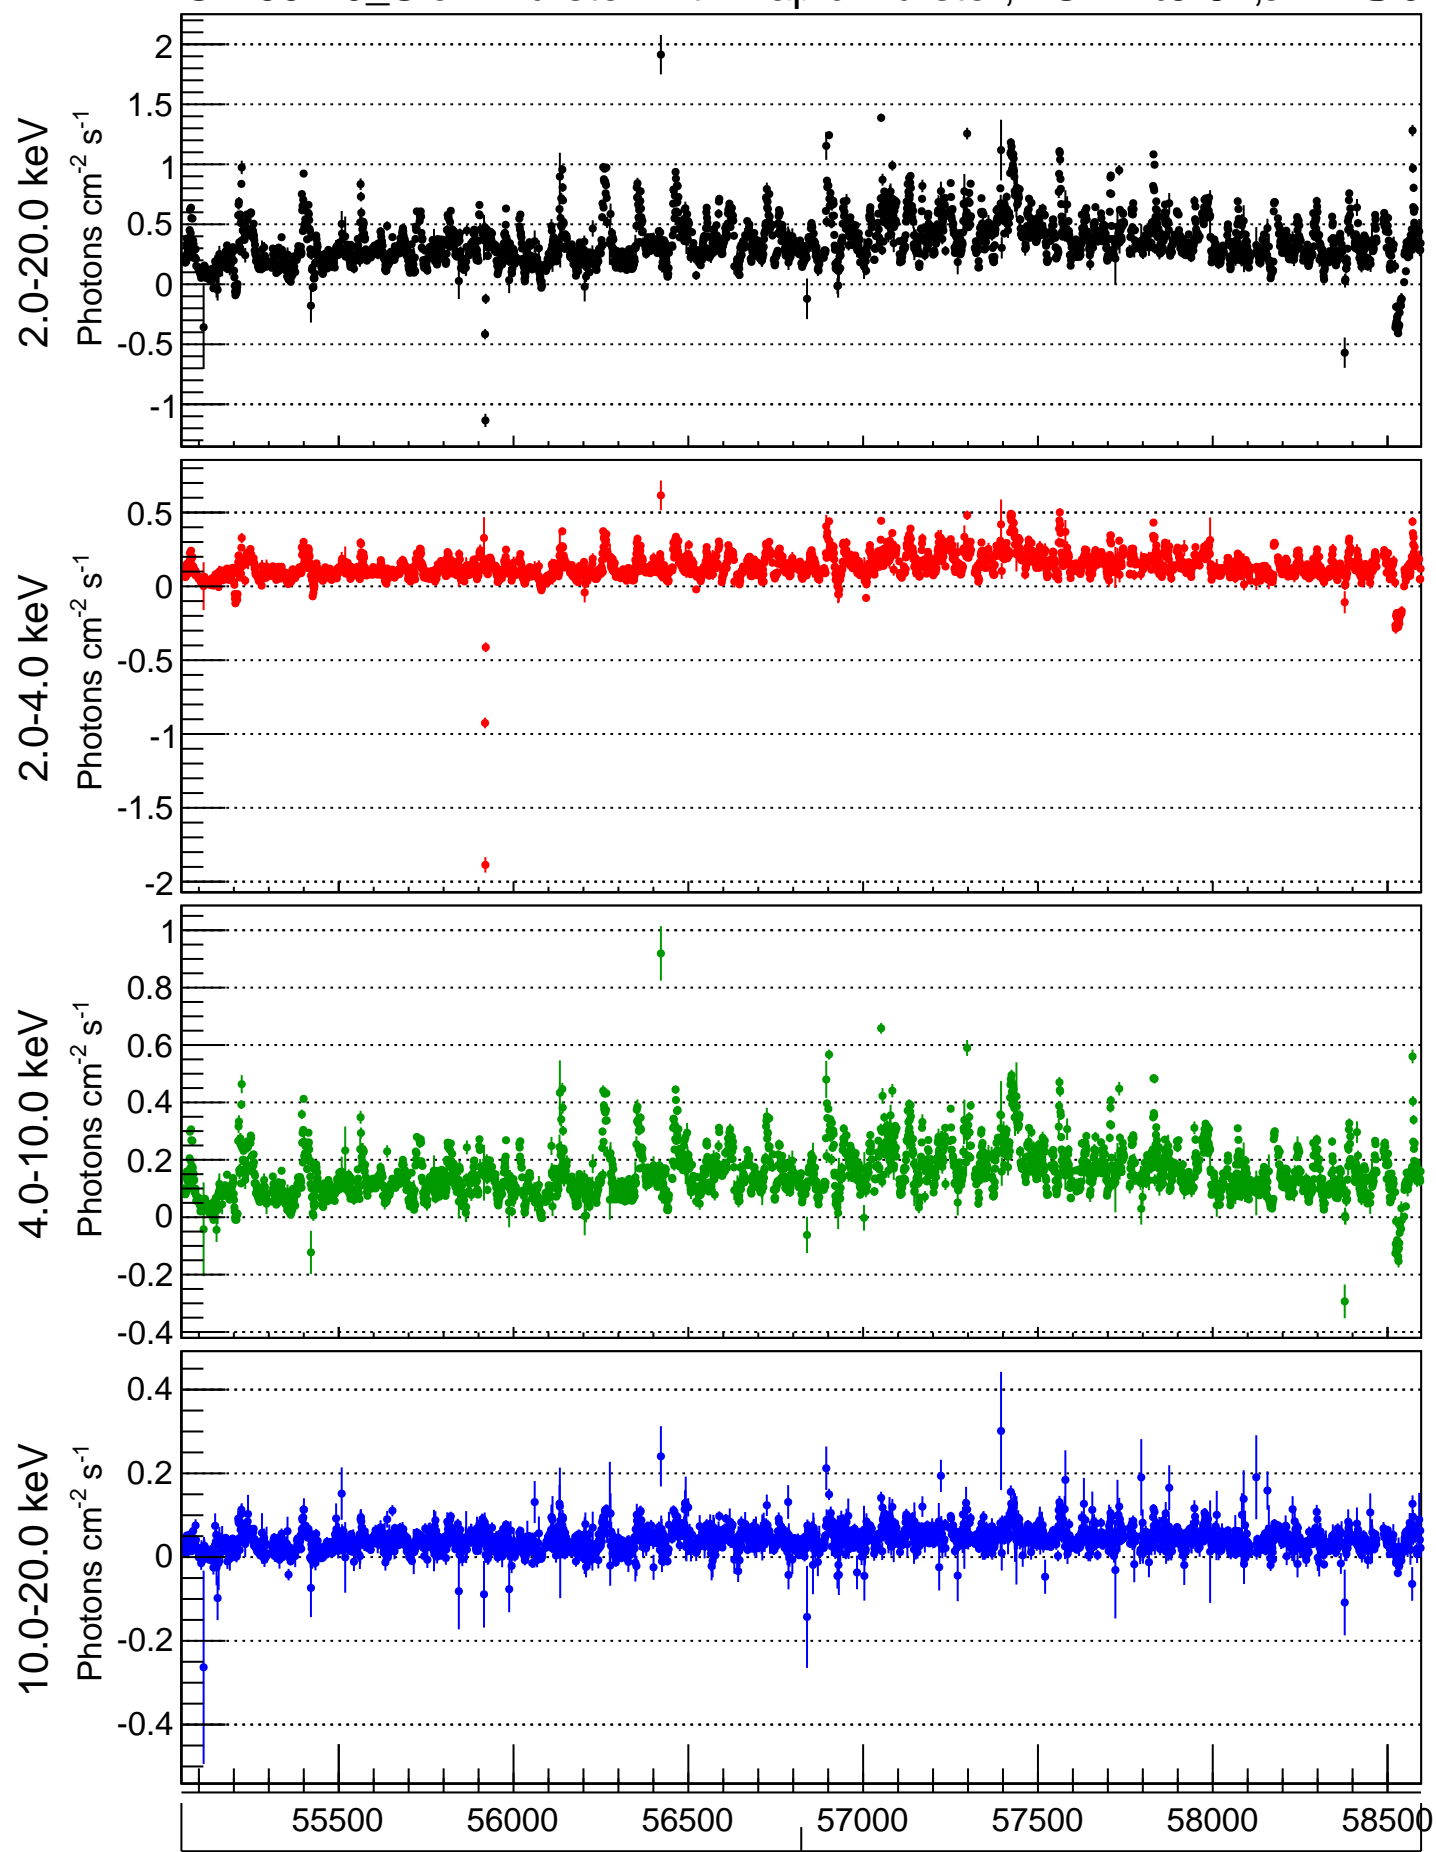

GX 354-0_Slow-Burster with Rapid-Burster, 4U 1728-34, 4XSB J1731

2009-08-07

2019-04-23