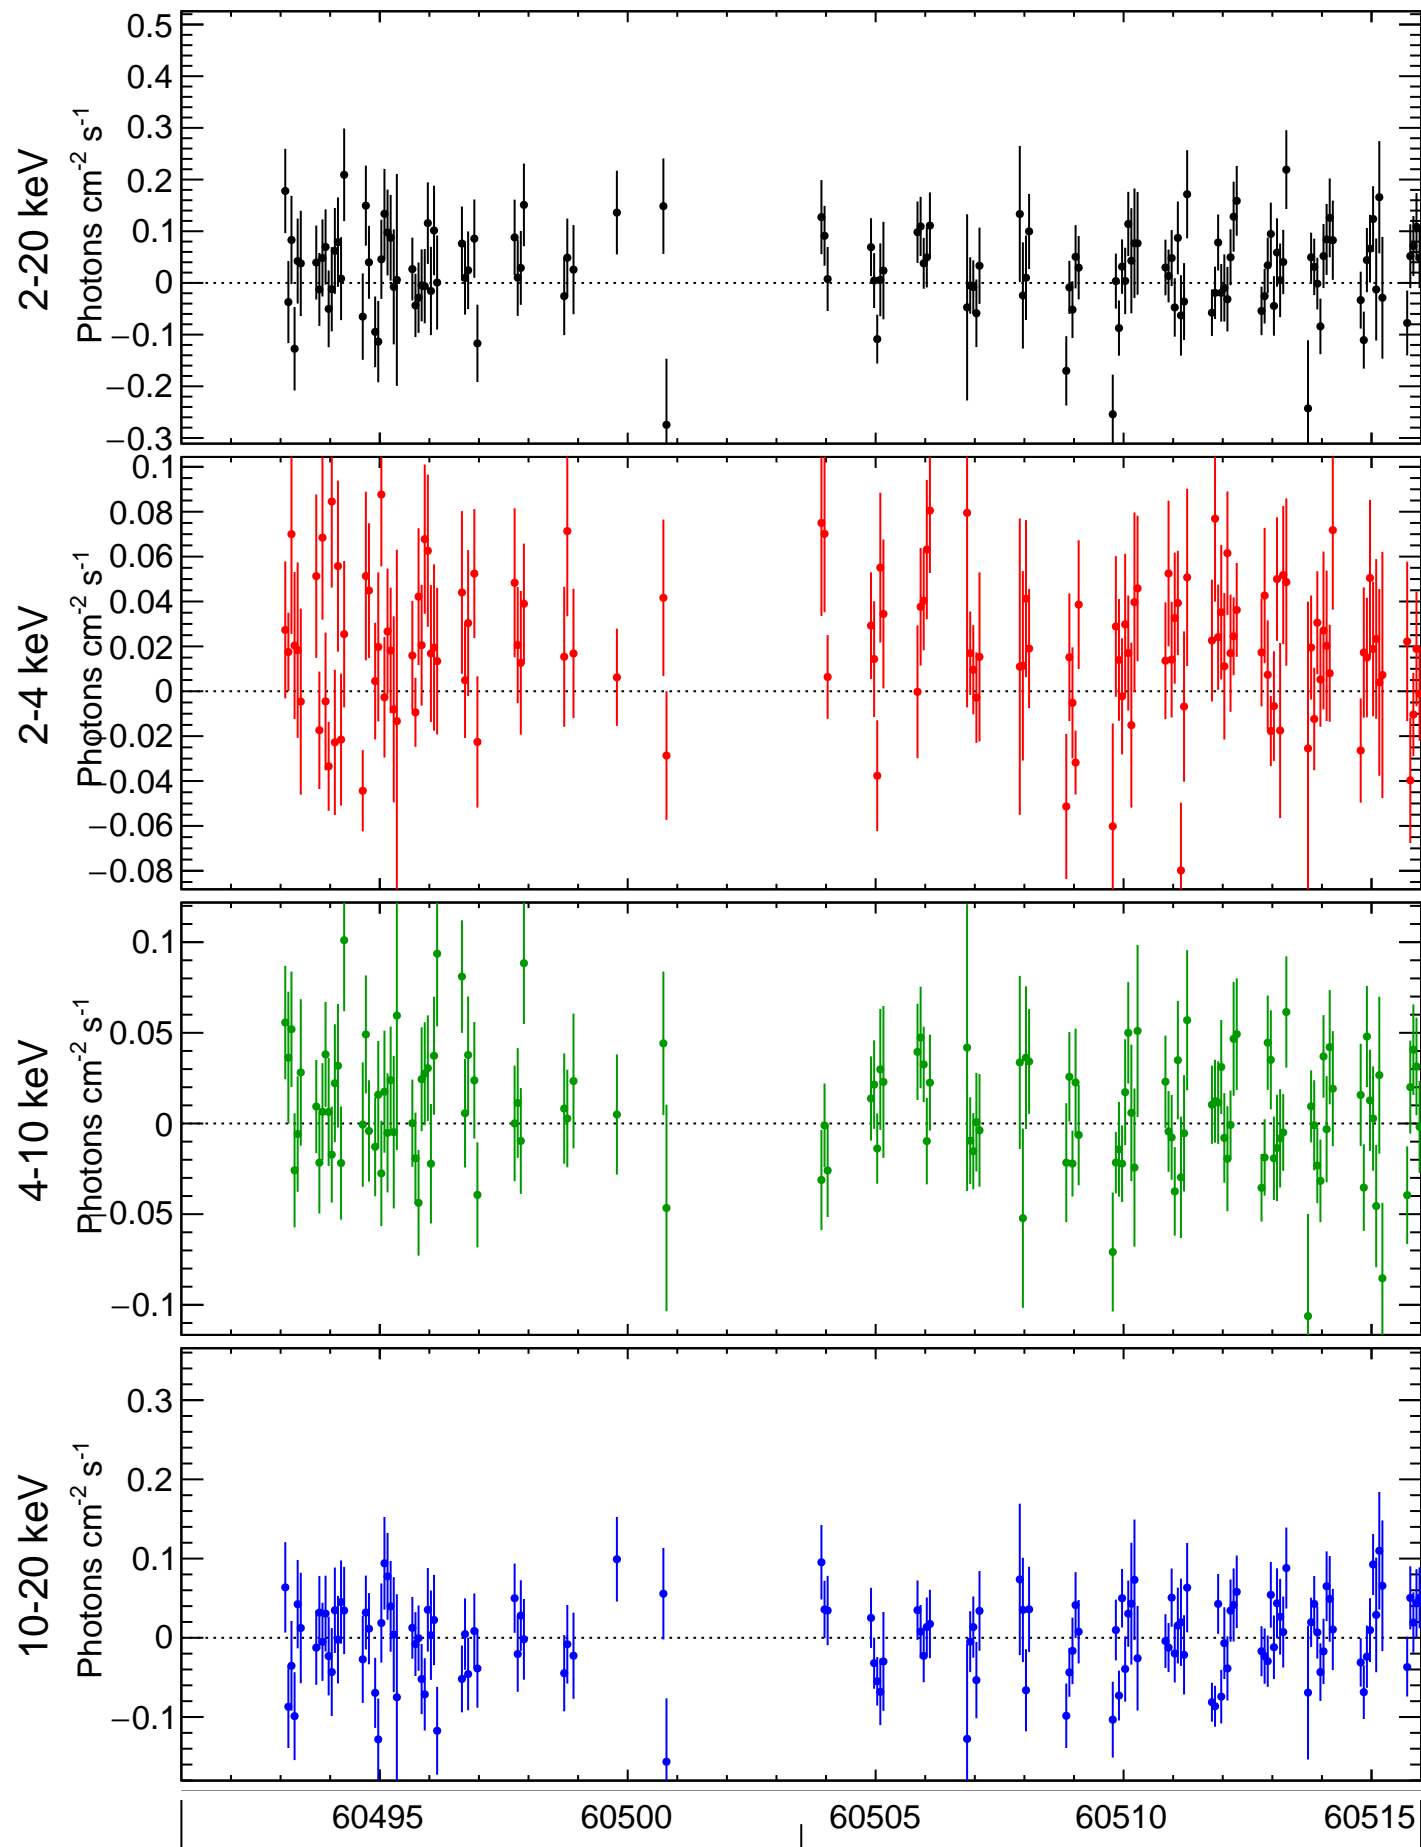

Centaurus Cluster

binsize=1.5h

2024-06-30

2024-07-25