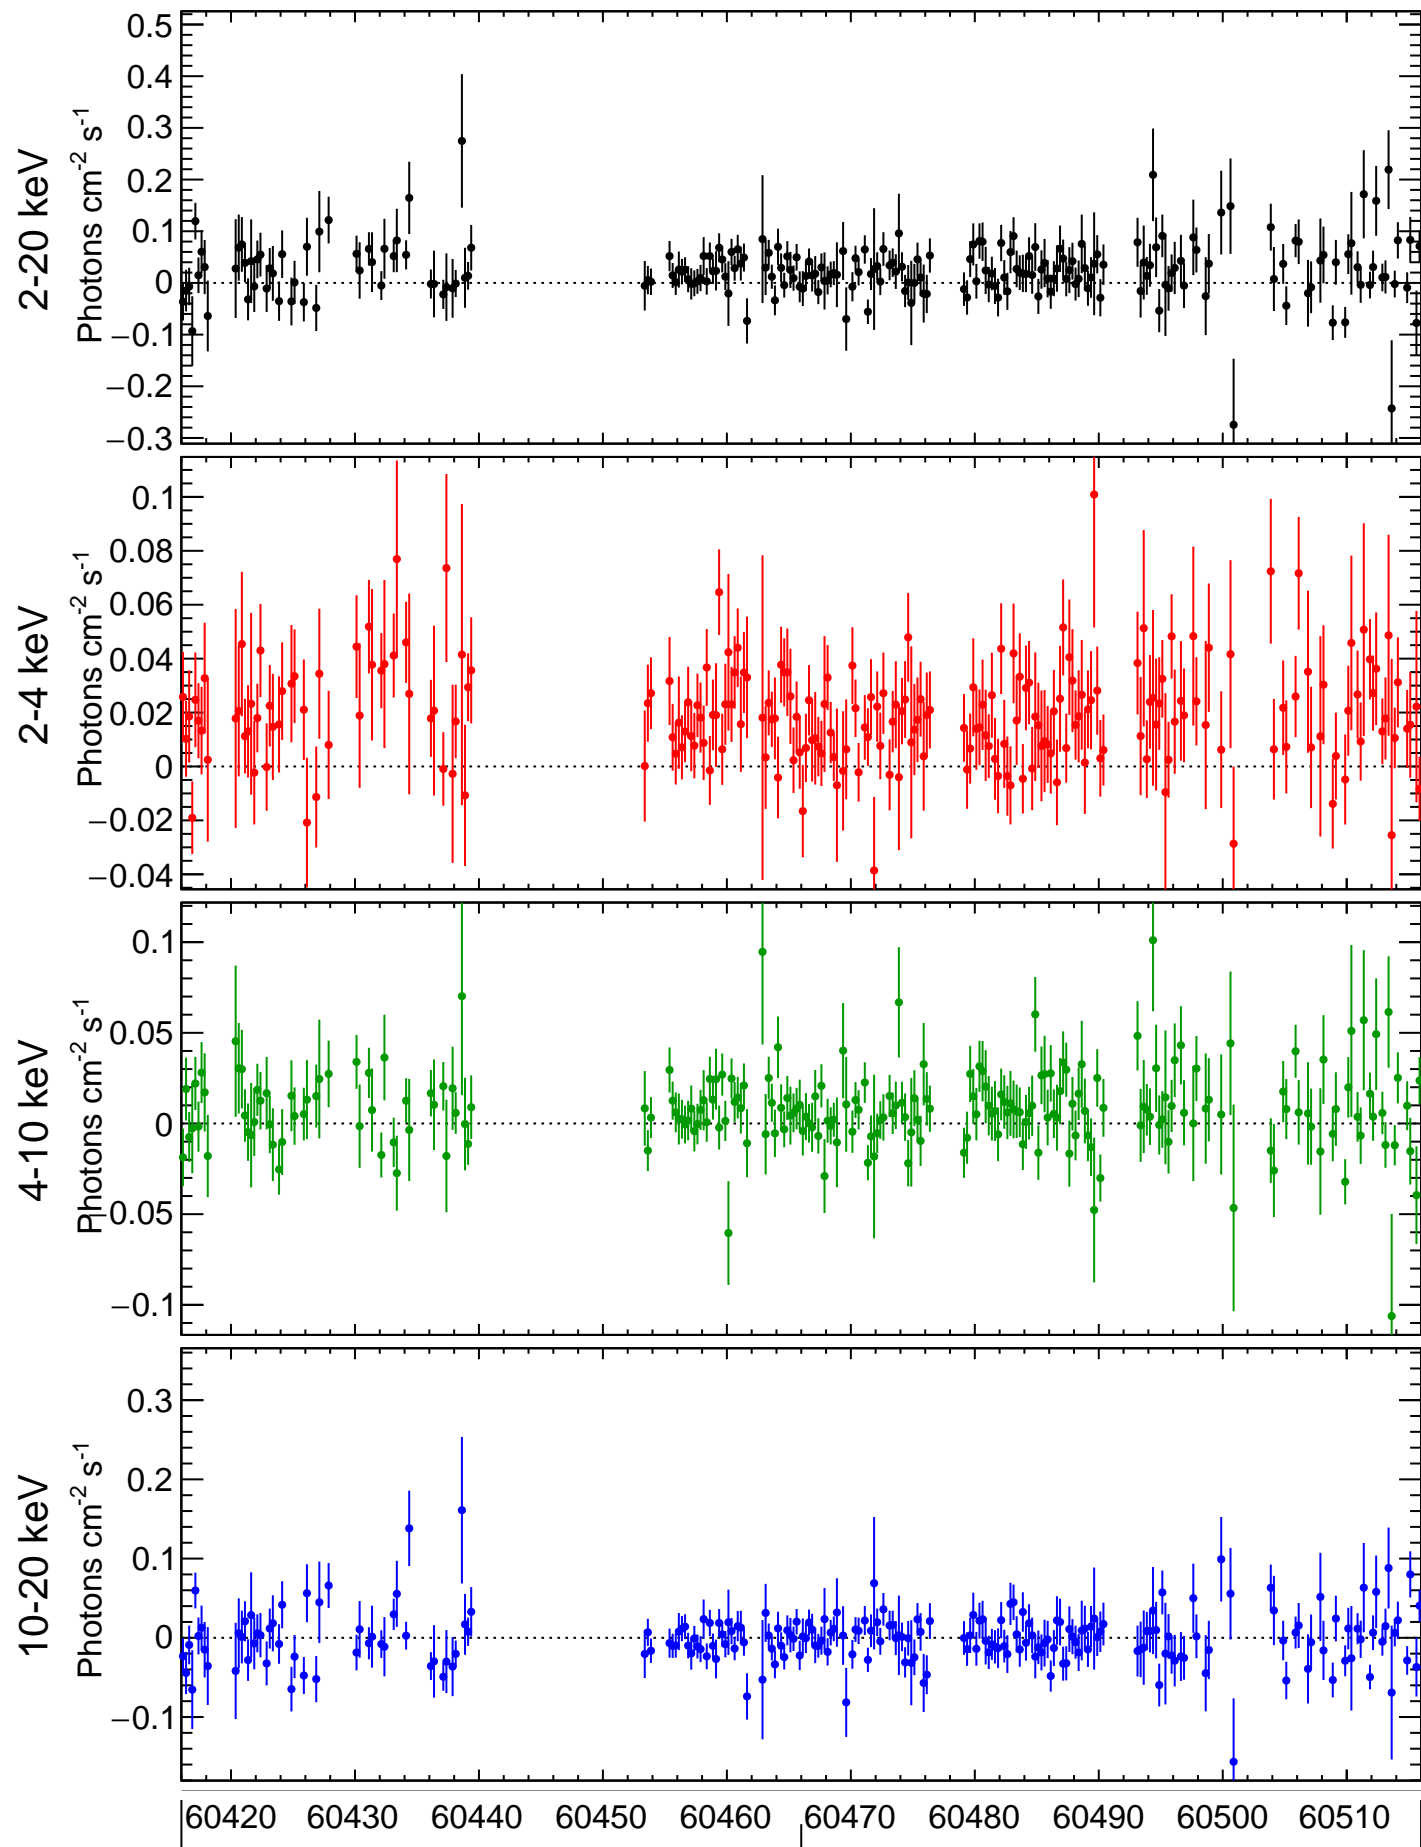

Centaurus Cluster

binsize=6.0h

2024-04-16

2024-07-25