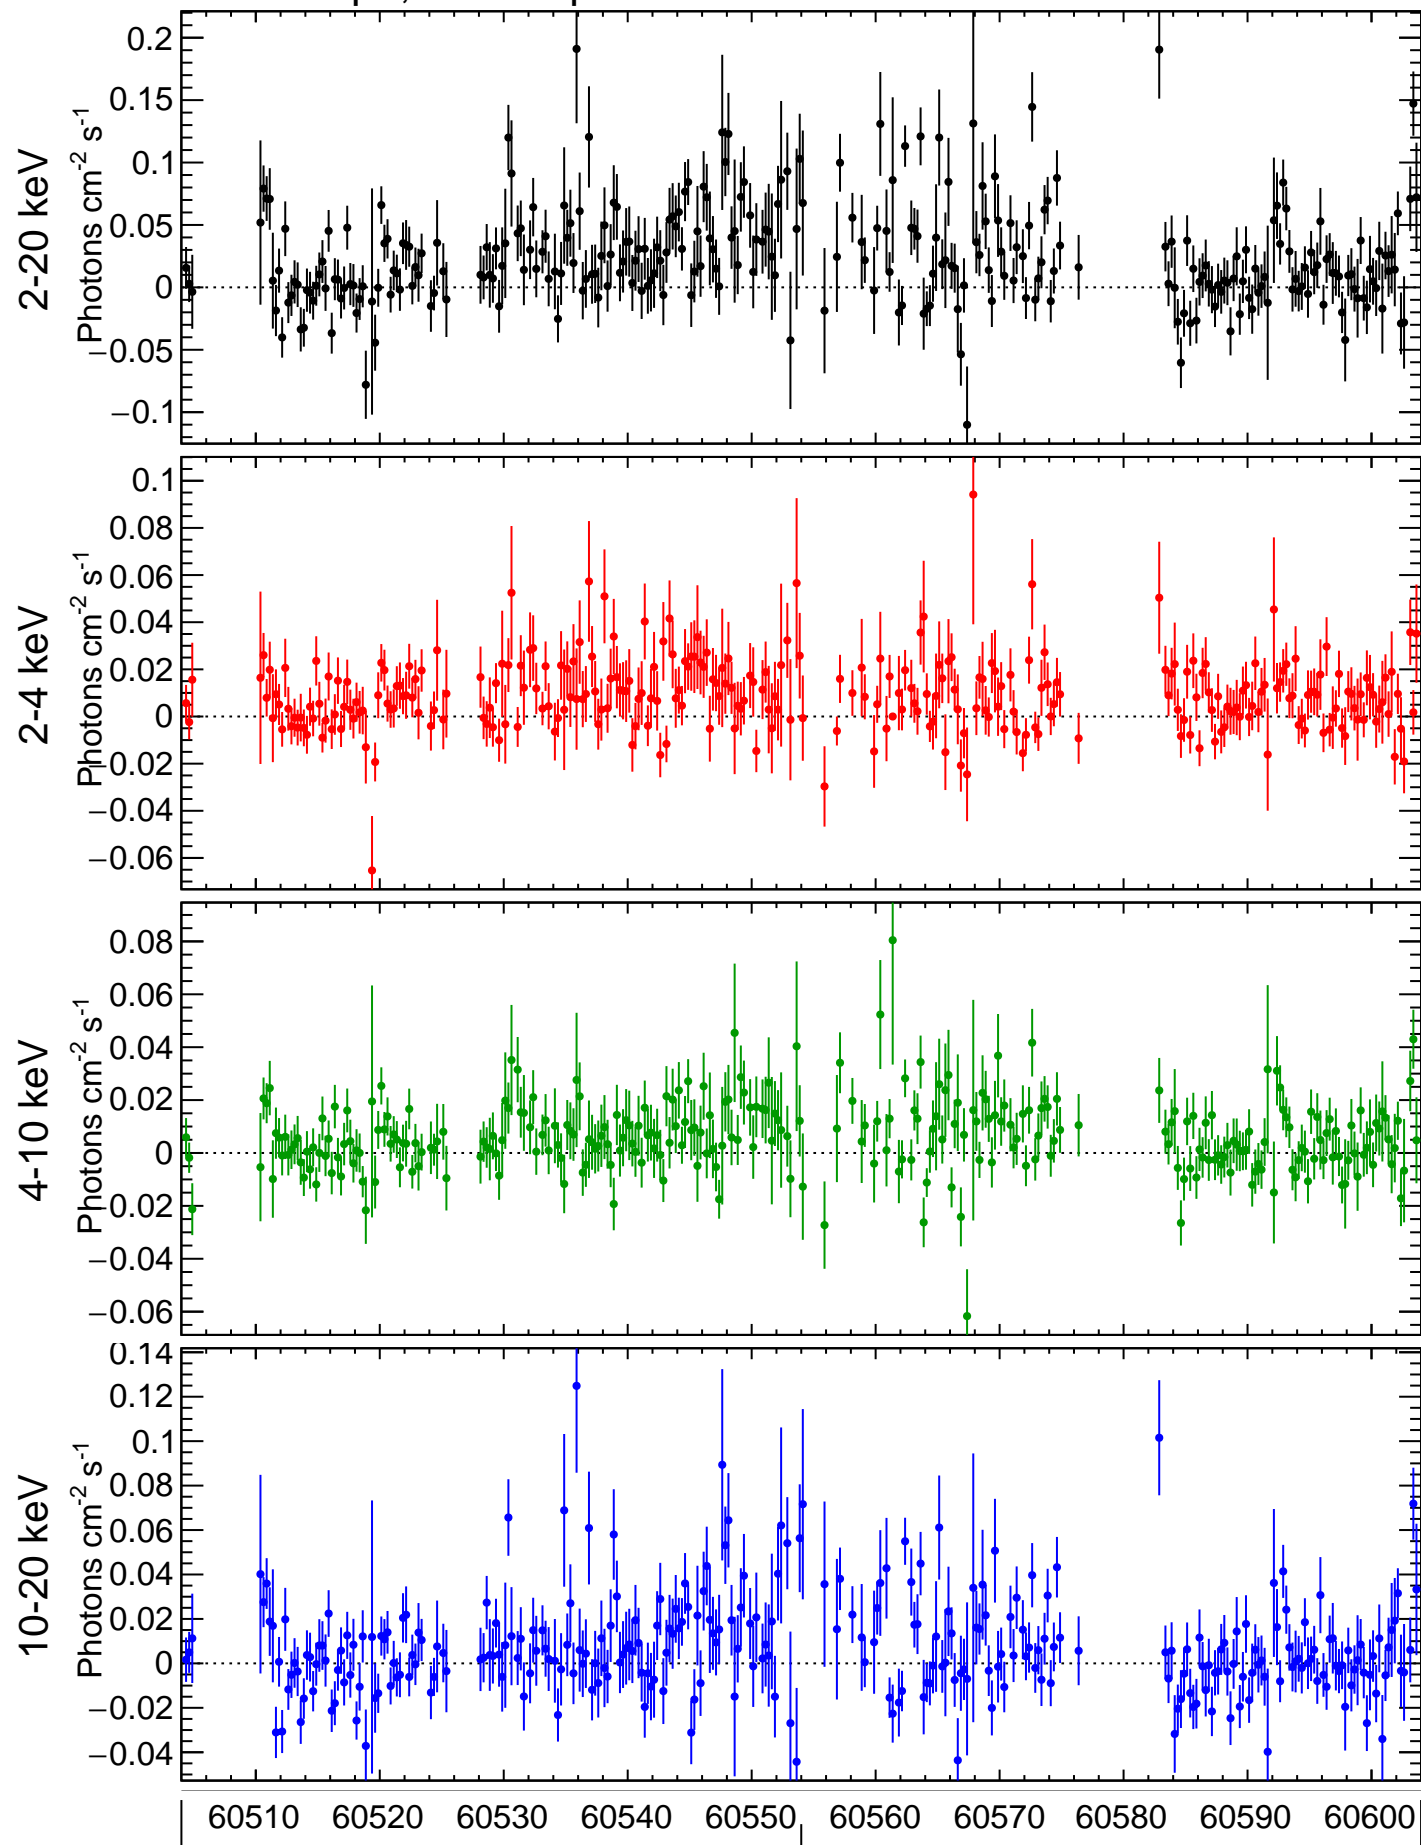

V2674 Oph, Nova Oph 2010 No. 2

binsize=6.0h

2024-07-13

2024-10-21