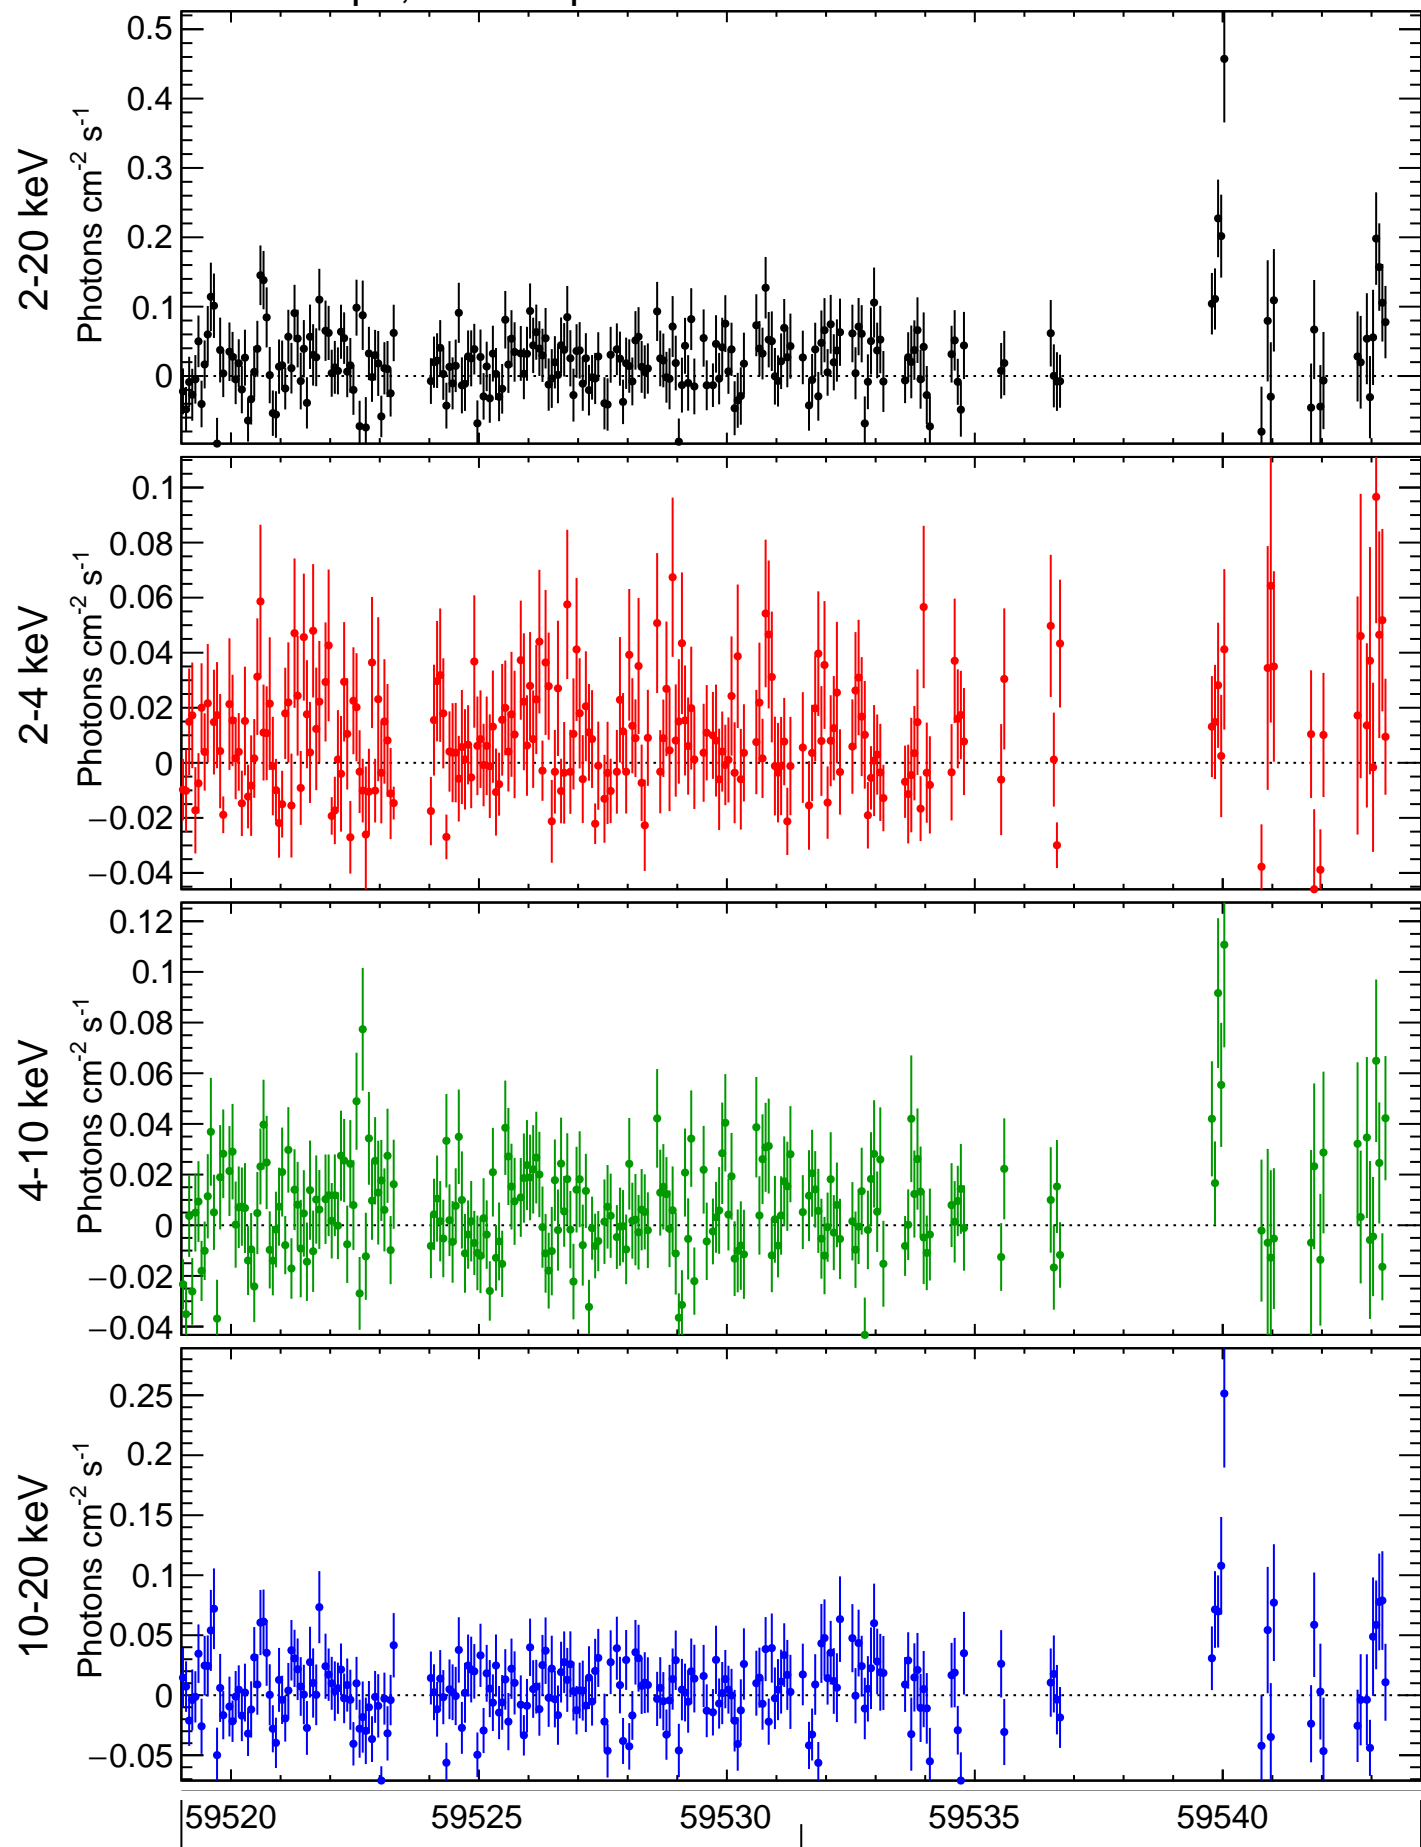

V2674 Oph, Nova Oph 2010 No. 2

binsize=1.5h

2021-11-01

2021-11-26