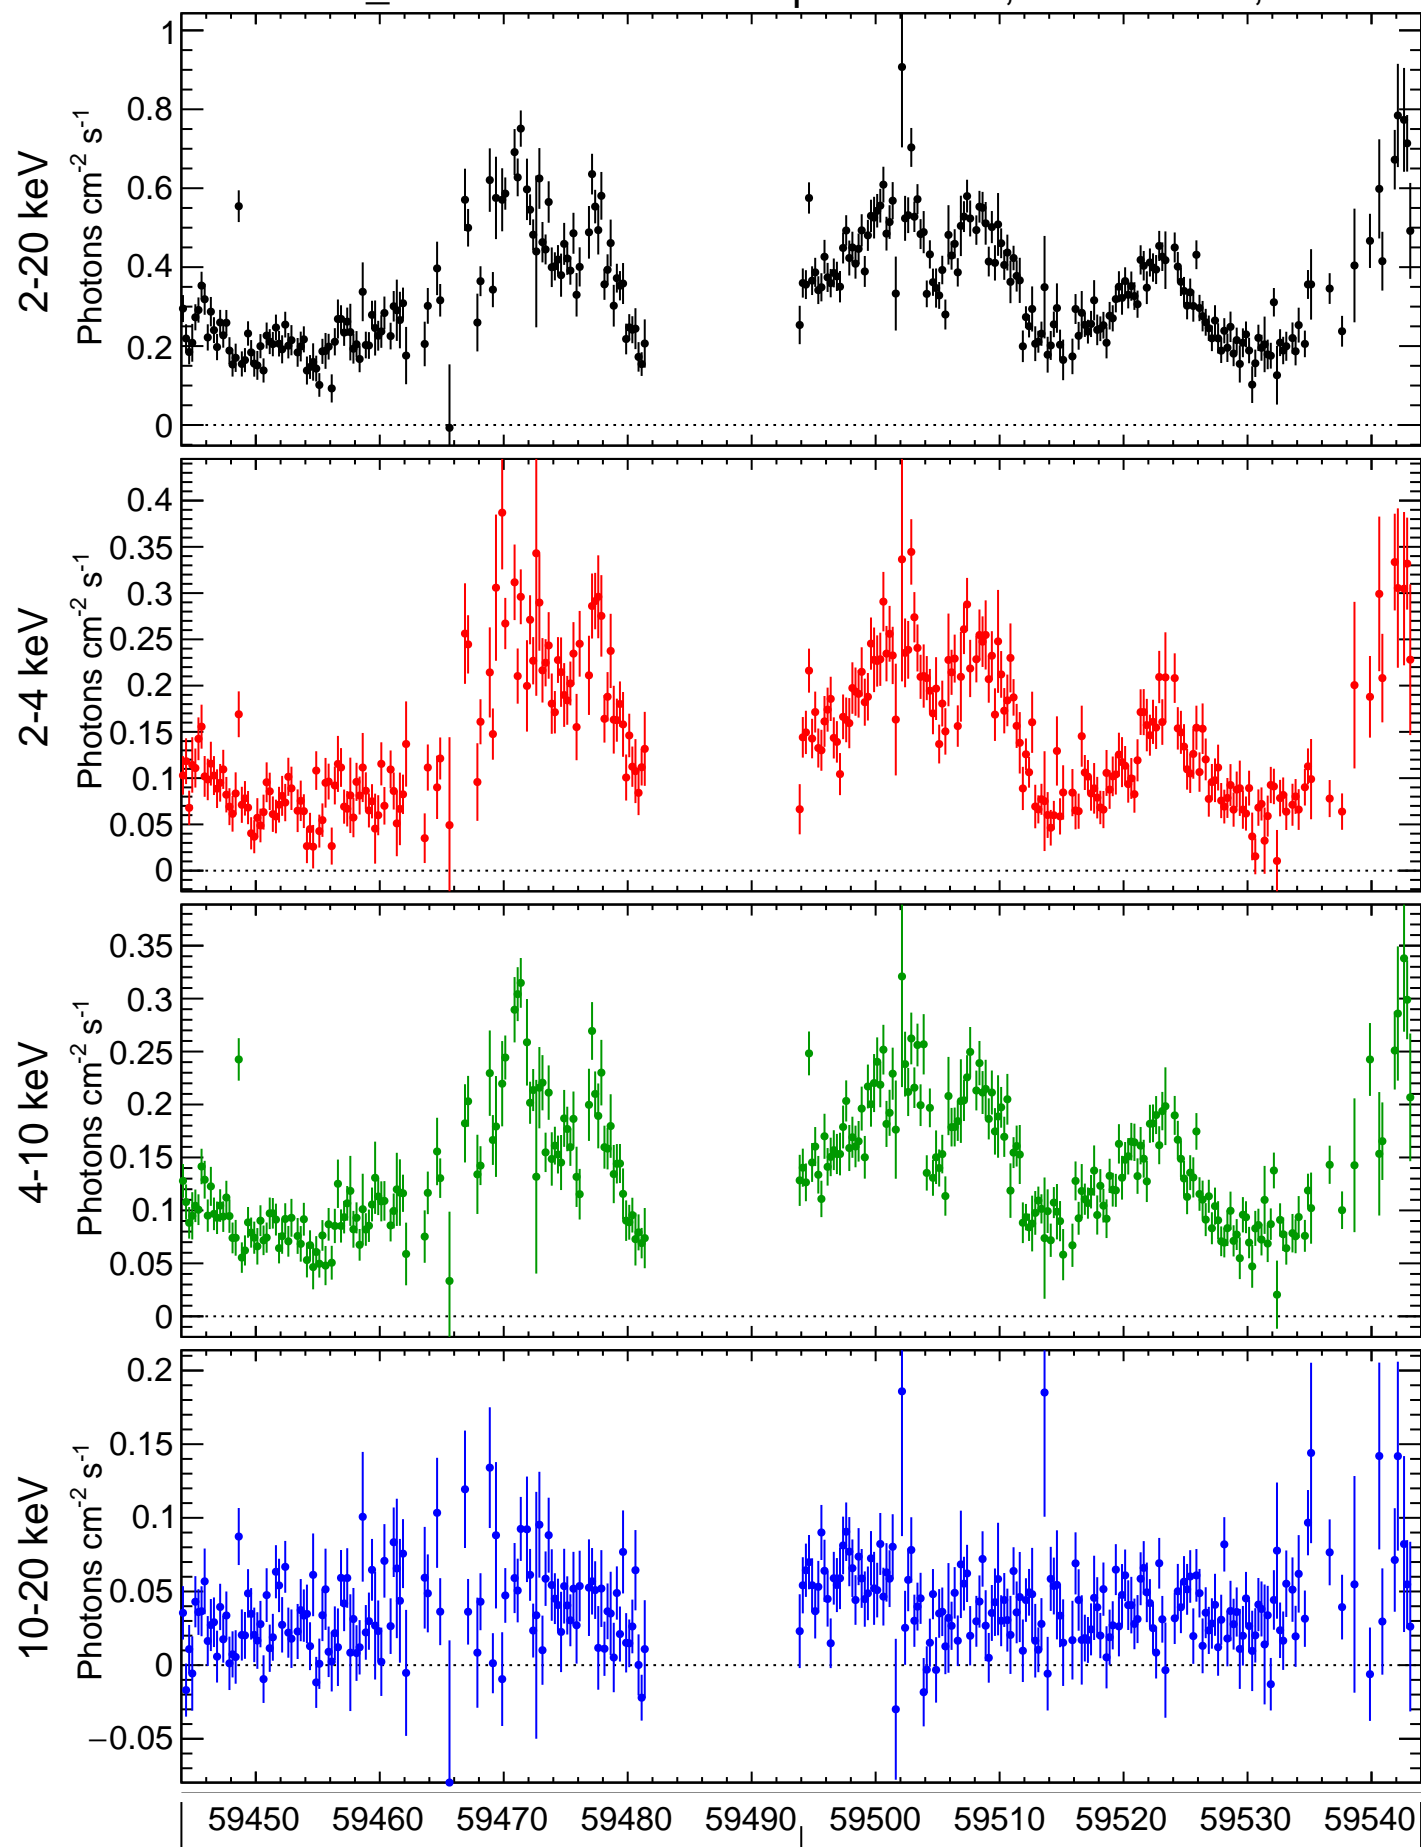

GX 354-0_Slow-Burster with Rapid-Burster, 4U 1728-34_size=16X06 J1731

2021-08-18

2021-11-26