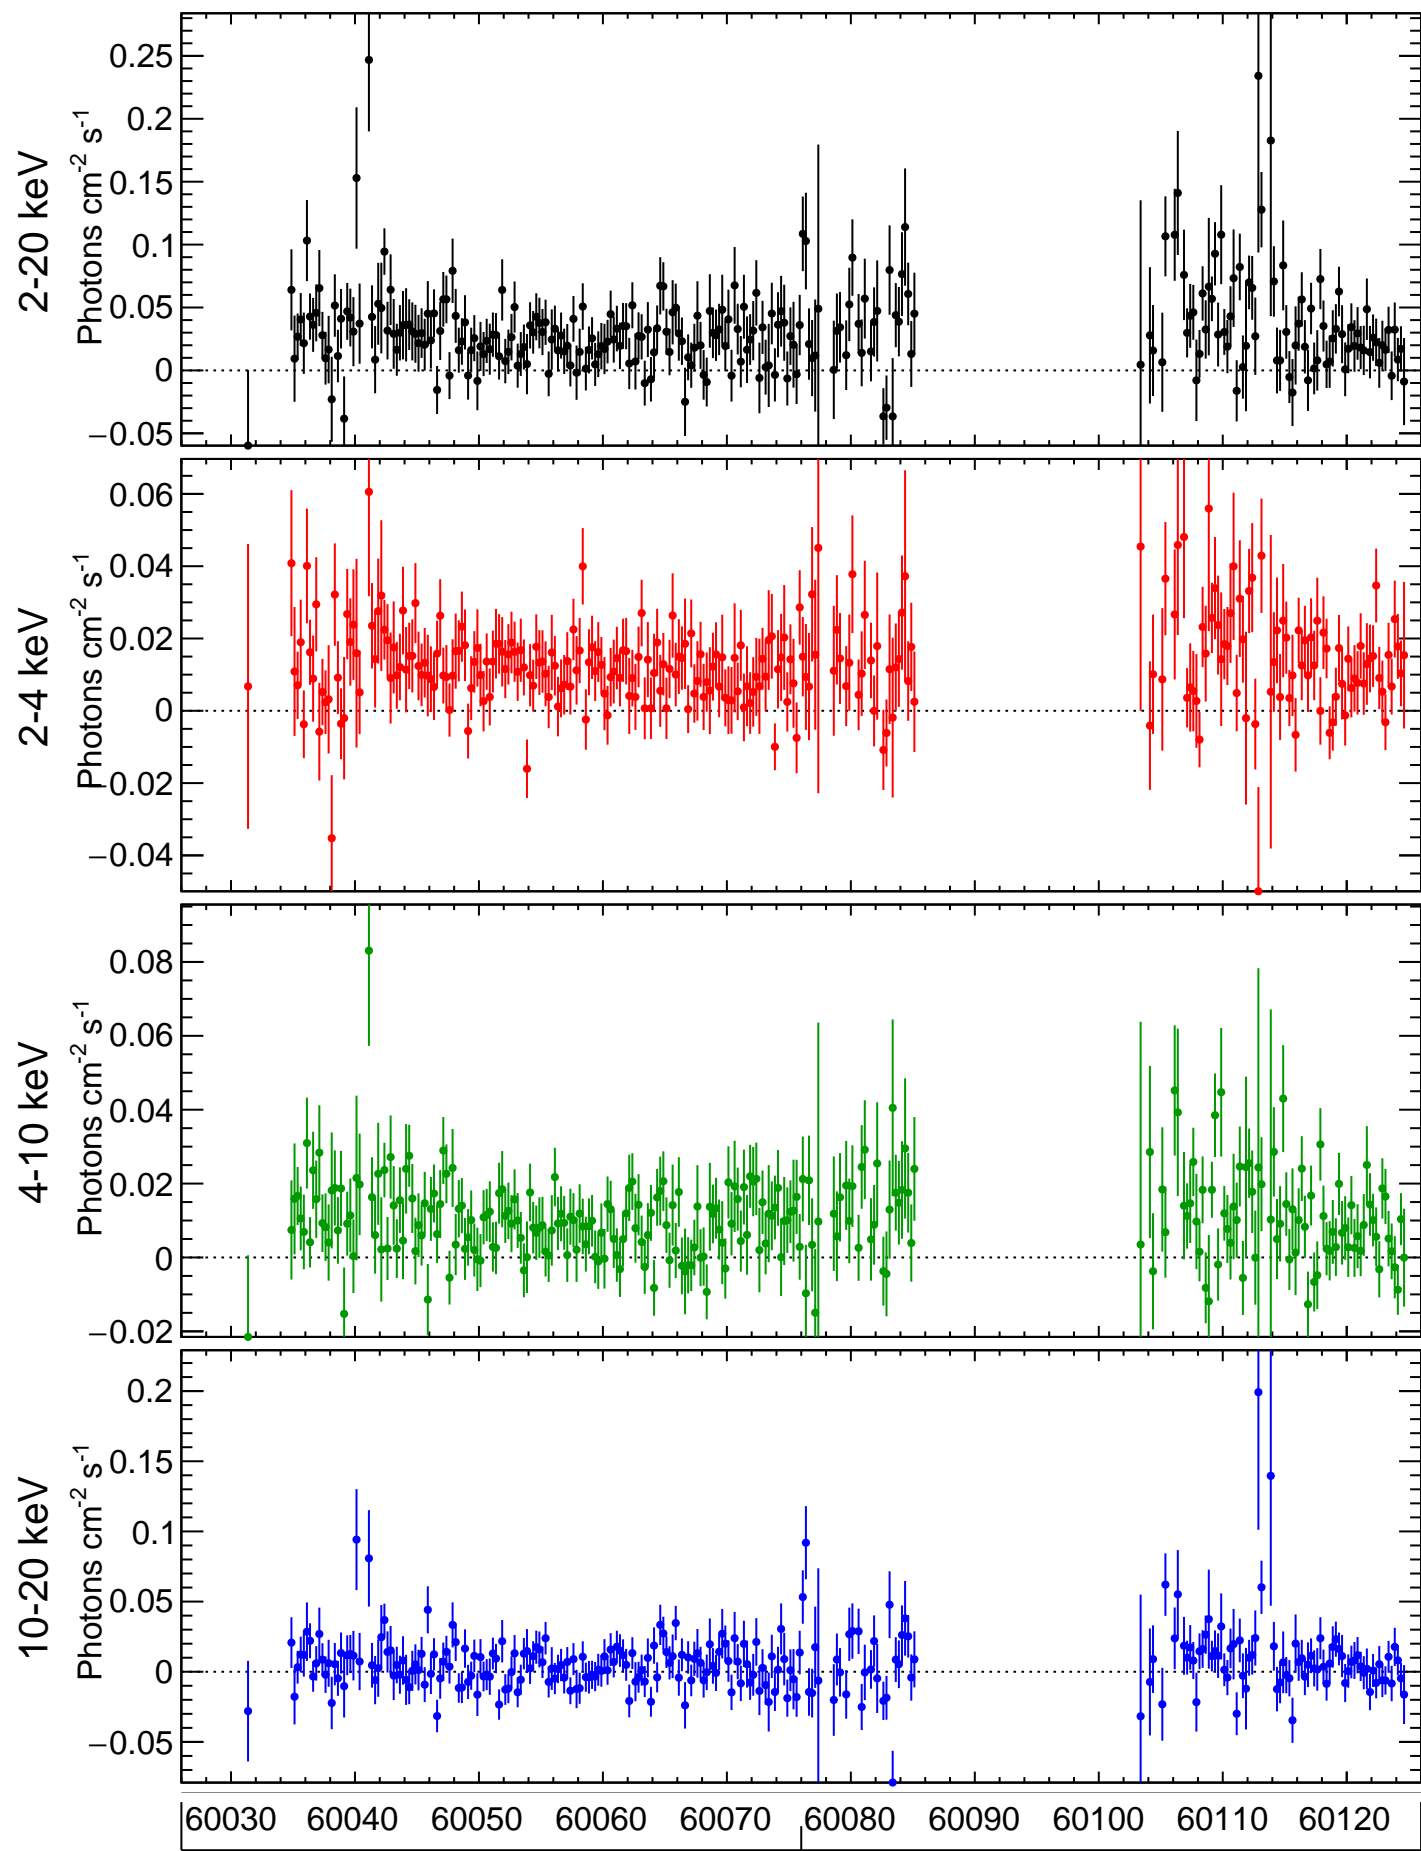

MAXI J0911-655 and Swift J0911.9-6452

binsize=6.0h

2023-03-23

2023-07-01