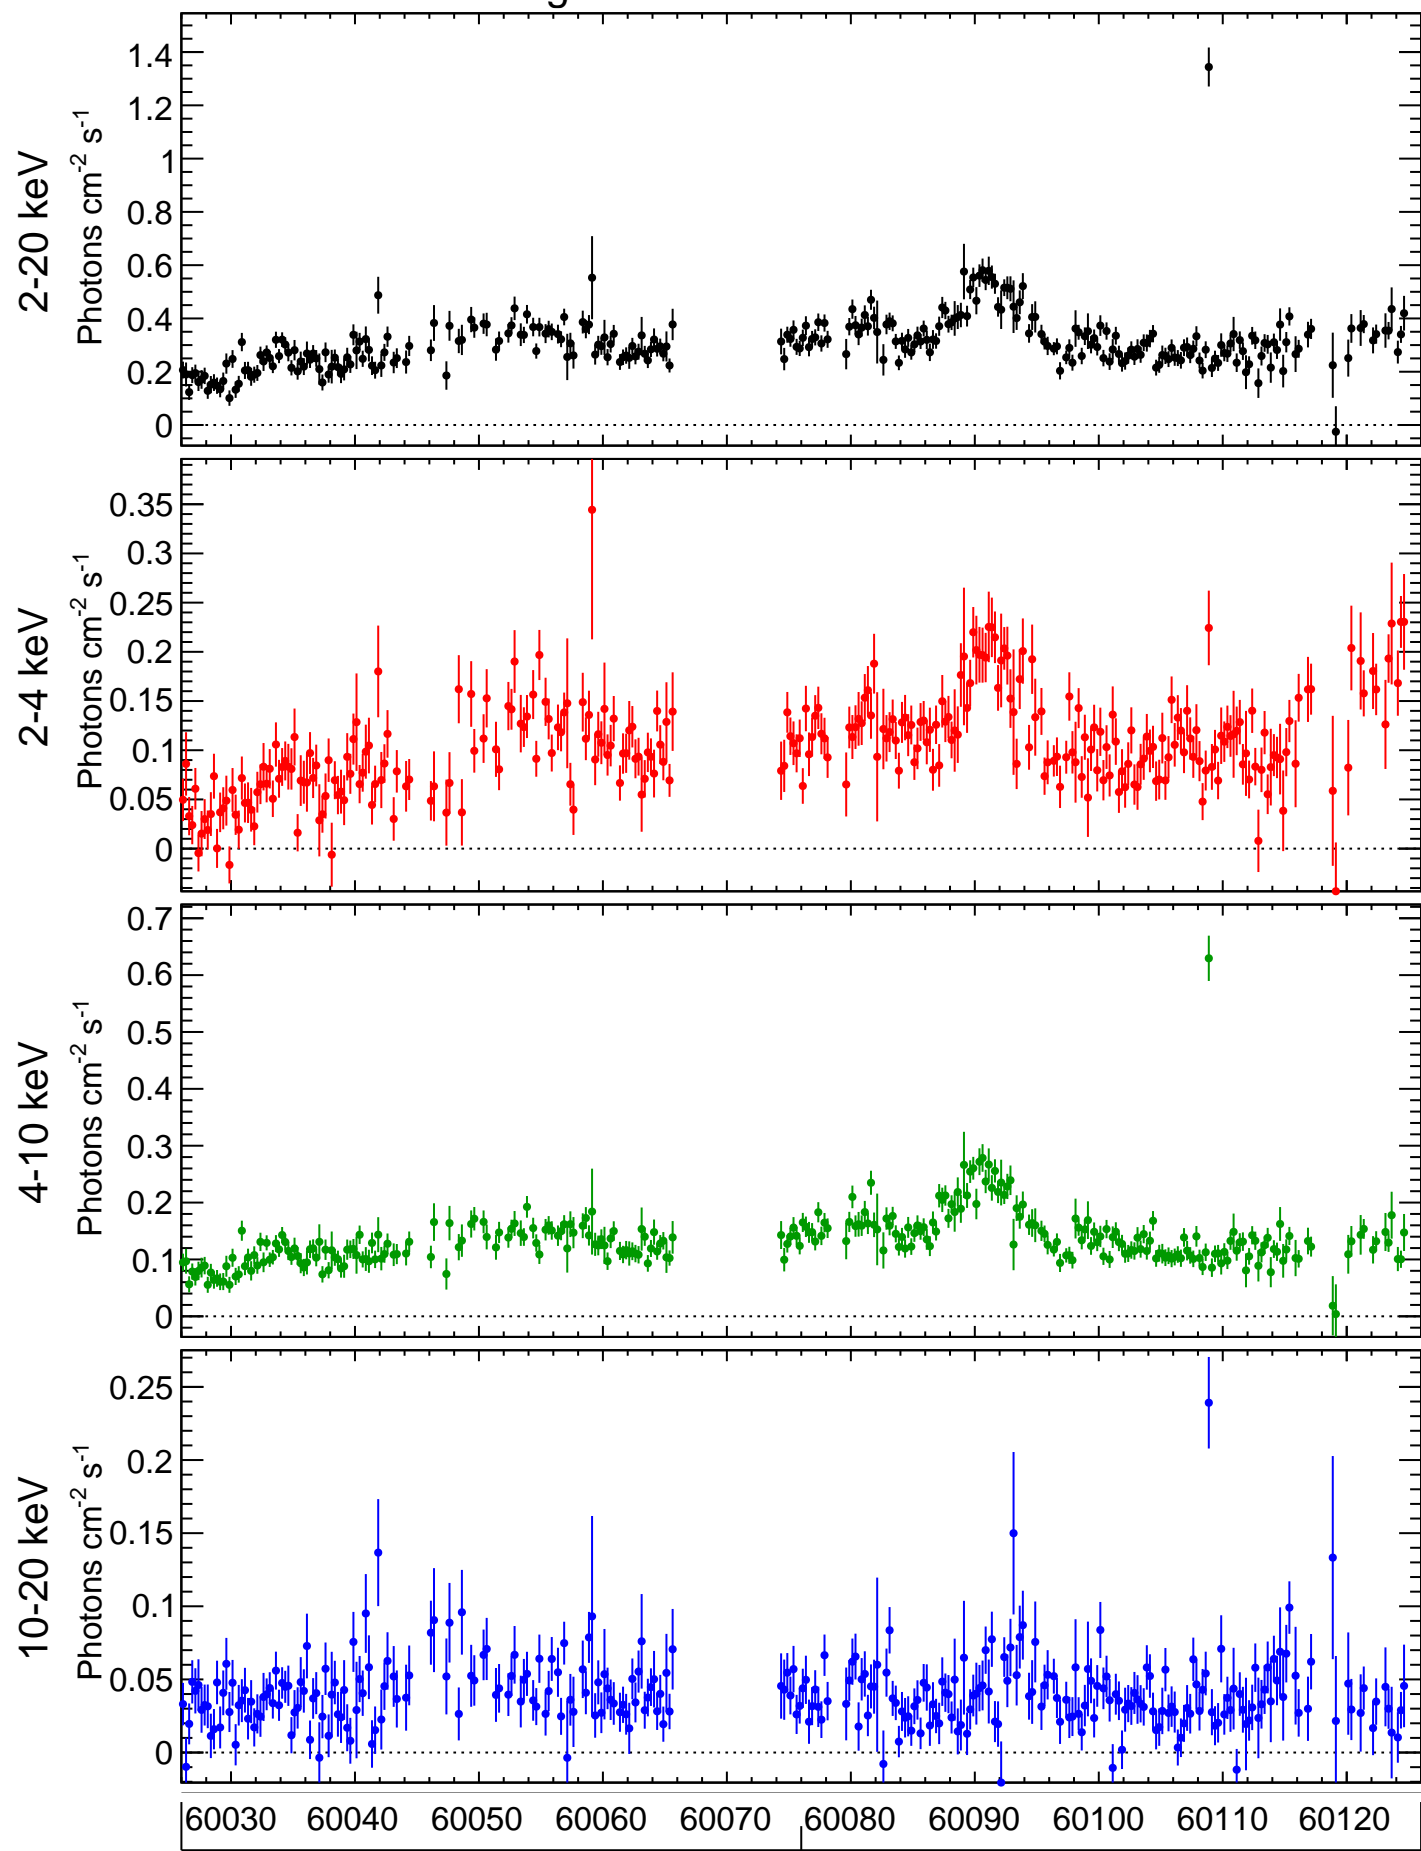

Galactic Center Region

binsize=6.0h

2023-03-23

2023-07-01